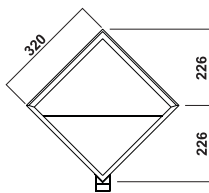

### MOD. TRIANGLE

**\*\* IN ORDER TO ALLOW US TO LEAVE THE CORRECT HOLE FOR THE FAUCET IN THE WASHBASIN WALL, THE TECHNICAL SPECIFICATION OF THE FAUCET WOULD BE REQUIRED \*\*.**

STANDARD SIZE  
(mm.)

450 x 240 x 450 (17,71"x9,44"x17'71")