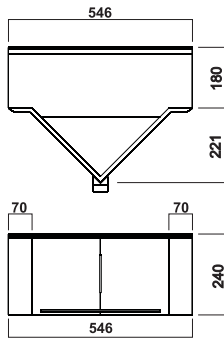

WASHBASIN

Material : Corian and Tempered Glass.
Colour : Glacier White.

TRIANGLE

MOD. TRIANGLE 1

** IN ORDER TO ALLOW US TO LEAVE THE CORRECT HOLE FOR THE FAUCET IN THE WASHBASIN WALL, THE TECHNICAL SPECIFICATION OF THE FAUCET WOULD BE REQUIRED **.

STANDARD SIZE

540 x 240 x 400 (21,25"x9,44"x15,74")

Ref. Code

TRIAB1

OPTIONS :

Siphon CR.

SIF1

** HOME MADE MANUFACTURING. ANY OTHER MEASURES, MATERIALS AND COLOURS TO BE CONSULTED **.