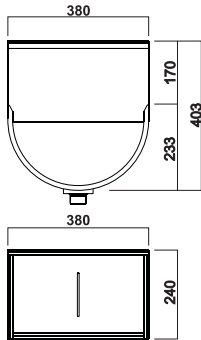

WASHBASIN

Material : Corian and Tempered Glass.
Colour : Glacier White

TAP

MOD. TAP

**** IN ORDER TO ALLOW US TO LEAVE THE CORRECT HOLE FOR THE FAUCET IN THE WASHBASIN WALL, THE TECHNICAL SPECIFICATION OF THE FAUCET WOULD BE REQUIRED **.**

STANDARD SIZE (mm.)

375 x 240 x 400 (14,76"x9,44"x15,74")

Ref. Code

TAPA1

OPTIONS :

Siphon CR.

SIF1

**** HOME MADE MANUFACTURING. ANY OTHER MEASURES, MATERIALS AND COLOURS TO BE CONSULTED **.**