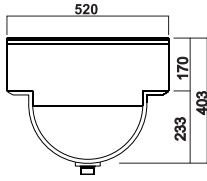

WASHBASIN

Material : Corian and tempered glass.
Colour : Glacier White

MOD. TAP 1

** IN ORDER TO ALLOW US TO LEAVE THE CORRECT HOLE FOR THE FAUCET IN THE WASHBASIN WALL, THE TECHNICAL SPECIFICATION OF THE FAUCET WOULD BE REQUIRED **.

<u>STANDARD SIZE</u> (mm.)	<u>Ref. Code</u>
520 x 240 x 410 (20,47"x9,44"x16,14")	TAPB1
<u>OPTIONS :</u> Siphon CR.	SIF1

** HOME MADE MANUFACTURING. ANY OTHER MEASURES, MATERIALS AND COLOURS TO BE CONSULTED **.