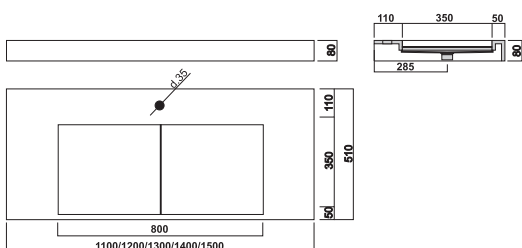

WASHBASIN

PLA 410

Material : Corian.
 Colour : Glacier White

MOD. PLA 410/13

STANDARD SIZES

(mm.)

Size (mm)	Size (inches)	Ref. Code
1100 x 510 x 13	(43,30"x20,07"x0,51")	PLAH0134
1200 x 510 x 13	(47,24"x20,07"x0,51")	PLAH0135
1300 x 510 x 13	(51,18"x20,07"x0,51")	PLAH0136
1400 x 510 x 13	(55,11"x20,07"x0,51")	PLAH0137
1500 x 510 x 13	(59,05"x20,07"x0,51")	PLAH0138

OPTIONS :

2 Holding Squares.
 Siphon CR.

SOP2
 SIF1

**** HOME MADE MANUFACTURING. ANY OTHER MEASURES, MATERIALS AND COLOURS TO BE CONSULTED **.**

MOD. PLA 410/45

STANDARD SIZES

(mm.)

Size (mm)	Size (inches)	Ref. Code
1100 x 510 x 45	(43,30"x20,07"x1,77")	PLAH0134
1200 x 510 x 45	(47,24"x20,07"x1,77")	PLAH0135
1300 x 510 x 45	(51,18"x20,07"x1,77")	PLAH0136
1400 x 510 x 45	(55,11"x20,07"x1,77")	PLAH0137
1500 x 510 x 45	(59,05"x20,07"x1,77")	PLAH0138

OPTIONS :

2 Holding Squares.
 Siphon CR.

SOP2
 SIF1

**** HOME MADE MANUFACTURING. ANY OTHER MEASURES, MATERIALS AND COLOURS TO BE CONSULTED **.**

MOD. PLA 410/80

STANDARD SIZES

(mm.)

Size (mm)	Size (inches)	Ref. Code
1100 x 510 x 80	(43,30"x20,07"x3,14")	PLAH0134
1200 x 510 x 80	(47,24"x20,07"x3,14")	PLAH0135
1300 x 510 x 80	(51,18"x20,07"x3,14")	PLAH0136
1400 x 510 x 80	(55,11"x20,07"x3,14")	PLAH0137
1500 x 510 x 80	(59,05"x20,07"x3,14")	PLAH0138