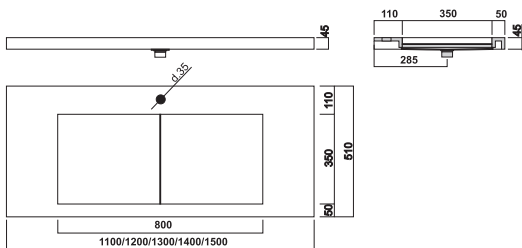

WASHBASIN

PLA 410

Material : Corian.
 Colour : Glacier White

MOD. PLA 410/13

STANDARD SIZES

(mm.)

Size (mm)	Size (inches)	Ref. Code
1100 x 510 x 13	(43,30"x20,07"x0,51")	PLAH0134
1200 x 510 x 13	(47,24"x20,07"x0,51")	PLAH0135
1300 x 510 x 13	(51,18"x20,07"x0,51")	PLAH0136
1400 x 510 x 13	(55,11"x20,07"x0,51")	PLAH0137
1500 x 510 x 13	(59,05"x20,07"x0,51")	PLAH0138

OPTIONS :

2 Holding Squares.
 Siphon CR.

SOP2
 SIF1

**** HOME MADE MANUFACTURING. ANY OTHER MEASURES, MATERIALS AND COLOURS TO BE CONSULTED **.**

MOD. PLA 410/45

STANDARD SIZES

(mm.)

Size (mm)	Size (inches)	Ref. Code
1100 x 510 x 45	(43,30"x20,07"x1,77")	PLAH0134
1200 x 510 x 45	(47,24"x20,07"x1,77")	PLAH0135
1300 x 510 x 45	(51,18"x20,07"x1,77")	PLAH0136
1400 x 510 x 45	(55,11"x20,07"x1,77")	PLAH0137
1500 x 510 x 45	(59,05"x20,07"x1,77")	PLAH0138

OPTIONS :

2 Holding Squares.
 Siphon CR.

SOP2
 SIF1

**** HOME MADE MANUFACTURING. ANY OTHER MEASURES, MATERIALS AND COLOURS TO BE CONSULTED **.**

MOD. PLA 410/80

STANDARD SIZES

(mm.)

Size (mm)	Size (inches)	Ref. Code
1100 x 510 x 80	(43,30"x20,07"x3,14")	PLAH0134
1200 x 510 x 80	(47,24"x20,07"x3,14")	PLAH0135
1300 x 510 x 80	(51,18"x20,07"x3,14")	PLAH0136
1400 x 510 x 80	(55,11"x20,07"x3,14")	PLAH0137
1500 x 510 x 80	(59,05"x20,07"x3,14")	PLAH0138