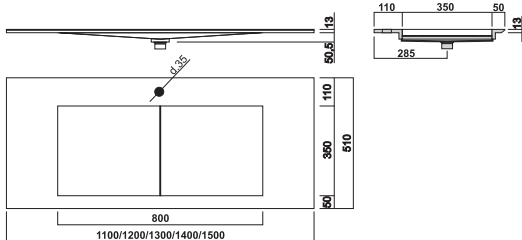

WASHBASIN

PLA 410

Material : Corian.
 Colour : Glacier White

MOD. PLA 410/13

STANDARD SIZES

(mm.)

Size (mm)	Size (inches)	Ref. Code
1100 x 510 x 13	(43,30"x20,07"x0,51")	PLAH0134
1200 x 510 x 13	(47,24"x20,07"x0,51")	PLAH0135
1300 x 510 x 13	(51,18"x20,07"x0,51")	PLAH0136
1400 x 510 x 13	(55,11"x20,07"x0,51")	PLAH0137
1500 x 510 x 13	(59,05"x20,07"x0,51")	PLAH0138

OPTIONS :

2 Holding Squares.
 Siphon CR.

SOP2
 SIF1

**** HOME MADE MANUFACTURING. ANY OTHER MEASURES, MATERIALS AND COLOURS TO BE CONSULTED **.**

MOD. PLA 410/45

STANDARD SIZES

(mm.)

Size (mm)	Size (inches)	Ref. Code
1100 x 510 x 45	(43,30"x20,07"x1,77")	PLAH0134
1200 x 510 x 45	(47,24"x20,07"x1,77")	PLAH0135
1300 x 510 x 45	(51,18"x20,07"x1,77")	PLAH0136
1400 x 510 x 45	(55,11"x20,07"x1,77")	PLAH0137
1500 x 510 x 45	(59,05"x20,07"x1,77")	PLAH0138

OPTIONS :

2 Holding Squares.
 Siphon CR.

SOP2
 SIF1

**** HOME MADE MANUFACTURING. ANY OTHER MEASURES, MATERIALS AND COLOURS TO BE CONSULTED **.**

MOD. PLA 410/80

STANDARD SIZES

(mm.)

Size (mm)	Size (inches)	Ref. Code
1100 x 510 x 80	(43,30"x20,07"x3,14")	PLAH0134
1200 x 510 x 80	(47,24"x20,07"x3,14")	PLAH0135
1300 x 510 x 80	(51,18"x20,07"x3,14")	PLAH0136
1400 x 510 x 80	(55,11"x20,07"x3,14")	PLAH0137
1500 x 510 x 80	(59,05"x20,07"x3,14")	PLAH0138