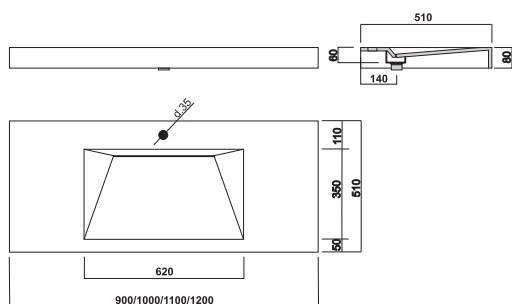

WASHBASIN

PLA 310

Material : Corian.
Colour : Glacier White.

MOD. PLA 310/13

STANDARD SIZES (mm.)

Standard Size (mm.)	Ref. Code
900 x 510 x 13 (35,43"x20,07"x0,51")	PLAF0132
1000 x 510 x 13 (39,37"x20,07"x0,51")	PLAF0133
1100 x 510 x 13 (43,30"x20,07"x0,51")	PLAF0134
1200 x 510 x 13 (47,24"x20,07"x0,51")	PLAF0135

OPTIONS :

2 Holding Squares.
Siphon CR

SOP2
SIF1

**** HOME MADE MANUFACTURING. ANY OTHER MEASURES, MATERIALS AND COLOURS TO BE CONSULTED **.**

MOD. PLA 310/45

STANDARD SIZES (mm.)

Standard Size (mm.)	Ref. Code
900 x 510 x 45 (35,43"x20,07"x1,77")	PLAF0132
1000 x 510 x 45 (39,37"x20,07"x1,77")	PLAF0133
1100 x 510 x 45 (43,30"x20,07"x1,77")	PLAF0134
1200 x 510 x 45 (47,24"x20,07"x1,77")	PLAF0135

OPTIONS :

2 Holding Squares.
Siphon CR

SOP2
SIF1

**** HOME MADE MANUFACTURING. ANY OTHER MEASURES, MATERIALS AND COLOURS TO BE CONSULTED **.**

MOD. PLA 310/80

STANDARD SIZES (mm.)

Standard Size (mm.)	Ref. Code
900 x 510 x 80 (35,43"x20,07"x3,14")	PLAF0132
1000 x 510 x 80 (39,37"x20,07"x3,14")	PLAF0133
1100 x 510 x 80 (43,30"x20,07"x3,14")	PLAF0134
1200 x 510 x 80 (47,24"x20,07"x3,14")	PLAF0135