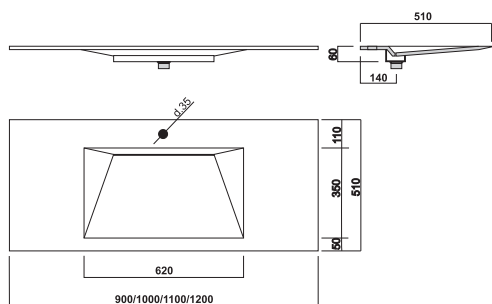

WASHBASIN

PLA 310

Material : Corian.
Colour : Glacier White.

MOD. PLA 310/13

STANDARD SIZES (mm.)

Standard Size (mm.)	Ref. Code
900 x 510 x 13 (35,43"x20,07"x0,51")	PLAF0132
1000 x 510 x 13 (39,37"x20,07"x0,51")	PLAF0133
1100 x 510 x 13 (43,30"x20,07"x0,51")	PLAF0134
1200 x 510 x 13 (47,24"x20,07"x0,51")	PLAF0135

OPTIONS :

2 Holding Squares.
Siphon CR

SOP2
SIF1

**** HOME MADE MANUFACTURING. ANY OTHER MEASURES, MATERIALS AND COLOURS TO BE CONSULTED **.**

MOD. PLA 310/45

STANDARD SIZES (mm.)

Standard Size (mm.)	Ref. Code
900 x 510 x 45 (35,43"x20,07"x1,77")	PLAF0132
1000 x 510 x 45 (39,37"x20,07"x1,77")	PLAF0133
1100 x 510 x 45 (43,30"x20,07"x1,77")	PLAF0134
1200 x 510 x 45 (47,24"x20,07"x1,77")	PLAF0135

OPTIONS :

2 Holding Squares.
Siphon CR

SOP2
SIF1

**** HOME MADE MANUFACTURING. ANY OTHER MEASURES, MATERIALS AND COLOURS TO BE CONSULTED **.**

MOD. PLA 310/80

STANDARD SIZES (mm.)

Standard Size (mm.)	Ref. Code
900 x 510 x 80 (35,43"x20,07"x3,14")	PLAF0132
1000 x 510 x 80 (39,37"x20,07"x3,14")	PLAF0133
1100 x 510 x 80 (43,30"x20,07"x3,14")	PLAF0134
1200 x 510 x 80 (47,24"x20,07"x3,14")	PLAF0135