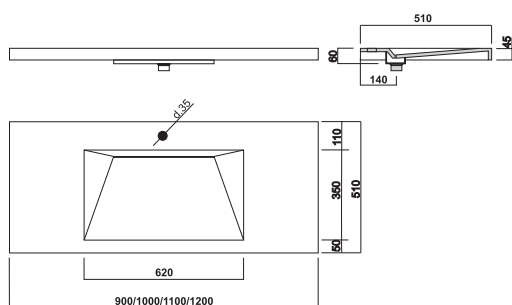

WASHBASIN

PLA 310

Material : Corian.
Colour : Glacier White.

MOD. PLA 310/13

STANDARD SIZES (mm.)

Standard Size (mm.)	Ref. Code
900 x 510 x 13 (35,43"x20,07"x0,51")	PLAF0132
1000 x 510 x 13 (39,37"x20,07"x0,51")	PLAF0133
1100 x 510 x 13 (43,30"x20,07"x0,51")	PLAF0134
1200 x 510 x 13 (47,24"x20,07"x0,51")	PLAF0135

OPTIONS :

2 Holding Squares.
Siphon CR

SOP2
SIF1

**** HOME MADE MANUFACTURING. ANY OTHER MEASURES, MATERIALS AND COLOURS TO BE CONSULTED **.**

MOD. PLA 310/45

STANDARD SIZES (mm.)

Standard Size (mm.)	Ref. Code
900 x 510 x 45 (35,43"x20,07"x1,77")	PLAF0132
1000 x 510 x 45 (39,37"x20,07"x1,77")	PLAF0133
1100 x 510 x 45 (43,30"x20,07"x1,77")	PLAF0134
1200 x 510 x 45 (47,24"x20,07"x1,77")	PLAF0135

OPTIONS :

2 Holding Squares.
Siphon CR

SOP2
SIF1

**** HOME MADE MANUFACTURING. ANY OTHER MEASURES, MATERIALS AND COLOURS TO BE CONSULTED **.**

MOD. PLA 310/80

STANDARD SIZES (mm.)

Standard Size (mm.)	Ref. Code
900 x 510 x 80 (35,43"x20,07"x3,14")	PLAF0132
1000 x 510 x 80 (39,37"x20,07"x3,14")	PLAF0133
1100 x 510 x 80 (43,30"x20,07"x3,14")	PLAF0134
1200 x 510 x 80 (47,24"x20,07"x3,14")	PLAF0135