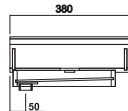

WASHBASIN

MATERIAL : Corian and tempered glass.
 Colour : Glacier White.

MOD. ONNES 2

STANDARD SIZE
 (mm.)

750 x 380 x 160 (29,52"x14,96"x6,29")

Ref^o.Art.

ONNESB1

OPTIONS :