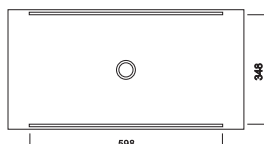

WASHBASIN

MATERIAL : Corian and tempered glass.
 Colour : Glacier White.

MOD. ONNES 2

STANDARD SIZE
 (mm.)

750 x 380 x 160 (29,52"x14,96"x6,29")

Ref^o.Art.

ONNESB1

OPTIONS :