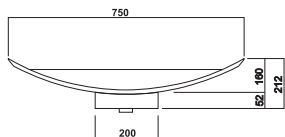

WASHBASIN

MATERIAL : Corian and tempered glass.
 Colour : Glacier White.

MOD. ONNES 2

STANDARD SIZE
 (mm.)

750 x 380 x 160 (29,52"x14,96"x6,29")

Ref^o.Art.

ONNESB1

OPTIONS :