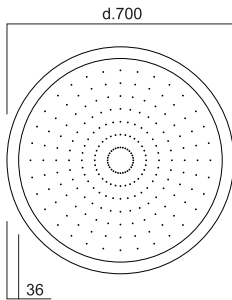

SHOWER HEAD

DUC

Material : Corian.
 Colour : Glacier White.

MOD. DUC 600

STANDARD SIZE
 (mm.)
 600 x 600 (23,62"x23,62")

Ref. Code
 DUCA1

Technical Features :

Rain shower.
 Self-levelling screws.
 Weight : 20 kgs. (water filled)
 Flow : 16 l/minute limiter.

**** HOME MADE MANUFACTURING. ANY OTHER MEASURES, MATERIALS AND COLOURS TO BE CONSULTED **.**

MOD. DUC 700

STANDARD SIZE
 (mm.)
 D. 700 (27,55")

Ref. Code
 DUCB1

Technical Features :

Rain shower.
 Self-levelling screws.
 Weight : 20 kgs. (water filled)
 Flow : 16 l/minute limiter.