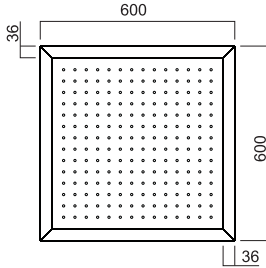

SHOWER HEAD

DUC

Material : Corian.
 Colour : Glacier White.

MOD. DUC 600

STANDARD SIZE
 (mm.)
 600 x 600 (23,62"x23,62")

Ref. Code
 DUCA1

Technical Features :

Rain shower.
 Self-levelling screws.
 Weight : 20 kgs. (water filled)
 Flow : 16 l/minute limiter.

**** HOME MADE MANUFACTURING. ANY OTHER MEASURES, MATERIALS AND COLOURS TO BE CONSULTED **.**

MOD. DUC 700

STANDARD SIZE
 (mm.)
 D. 700 (27,55")

Ref. Code
 DUCB1

Technical Features :

Rain shower.
 Self-levelling screws.
 Weight : 20 kgs. (water filled)
 Flow : 16 l/minute limiter.